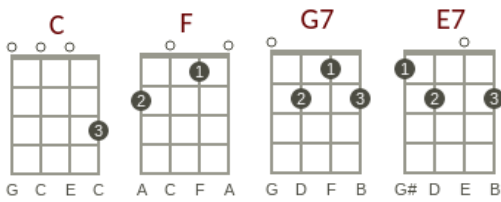

Freight Train

key:C, artist:Elizabeth Cotton writer:Elizabeth Cotton

Fast 4/4 strum OR

Clawhammer style pick

A---4-----4---
E-----3-----
C-----2-----2
G---T-----T-----

INTRO: [E7] [E7] [F] [F] [C] [G7] [C] [C]

[C] Freight train, Freight train, [G7] running so fast
[G7] Freight train, Freight train, [C] run so fast
[E7] Please don't tell what [F] train I'm on
So they [C] won't know what [G7] route I've [C] gone

[C] When I am dead and [G7] in my grave
[G7] No more good times [C] here I crave
[E7] Place the stones at my [F] head and feet
Tell them [C] all that I've [G7] gone to [C] sleep.

[C] [C] [G7] [G7] [G7] [G7] [C] [Cmaj7] [C7]//
[E7] [E7] [F] [F] [C] [G7] [C] [C]

[C] When I die, Lord [G7] bury me deep
[G7] Way down on old [C] Chestnut street
[E7] Then I can hear old [F] Number 9
As [C] she comes [G7] rolling [C] by.

[C] [C] [G7] [G7] [G7] [G7] [C] [Cmaj7]// [C7]//
[E7] [E7] [F] [F] [C] [G7] [C] [C] [C!]